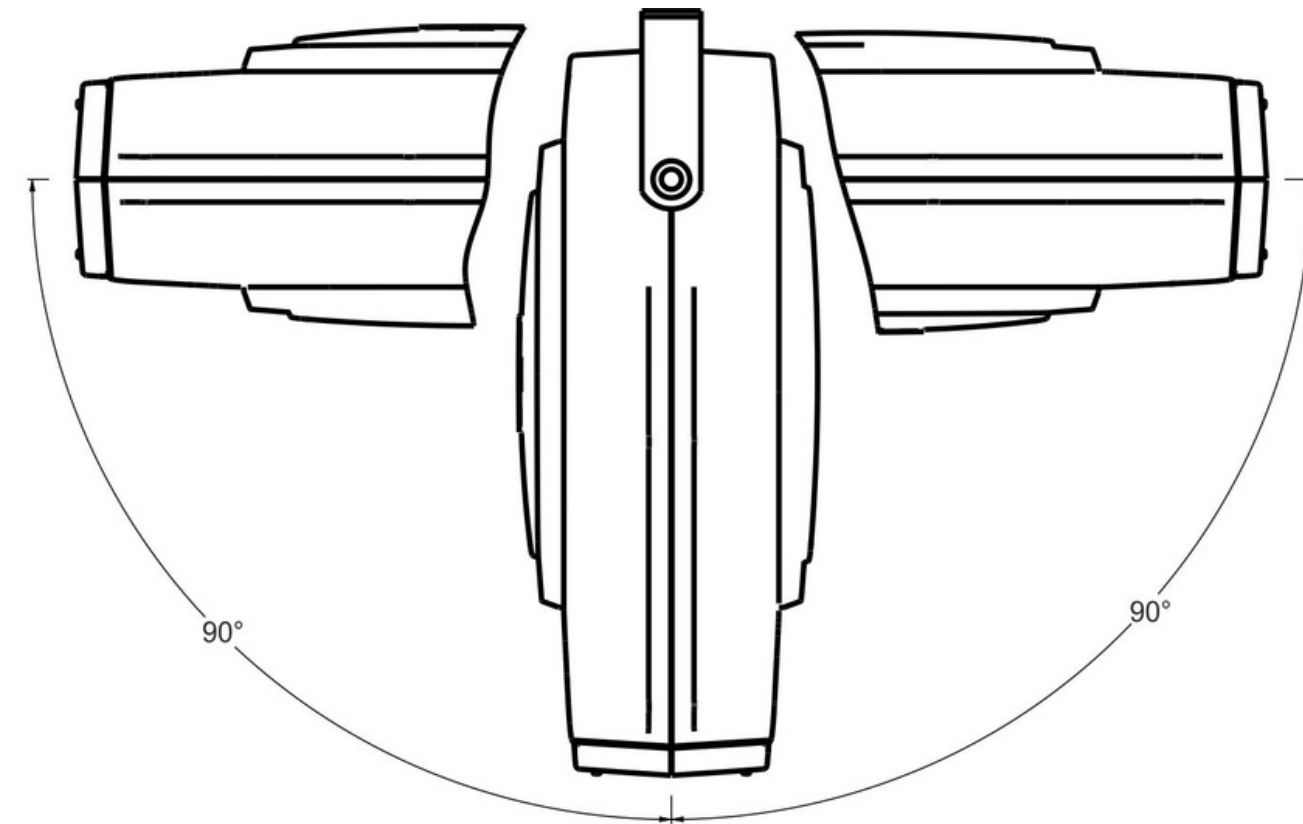

SafeBox Standard

Dimensions (cm)

42 x 39 x 23

Pallet

48 pz

SafeBox Maxi

Dimensions (cm)

50 x 43,5 x 23,5