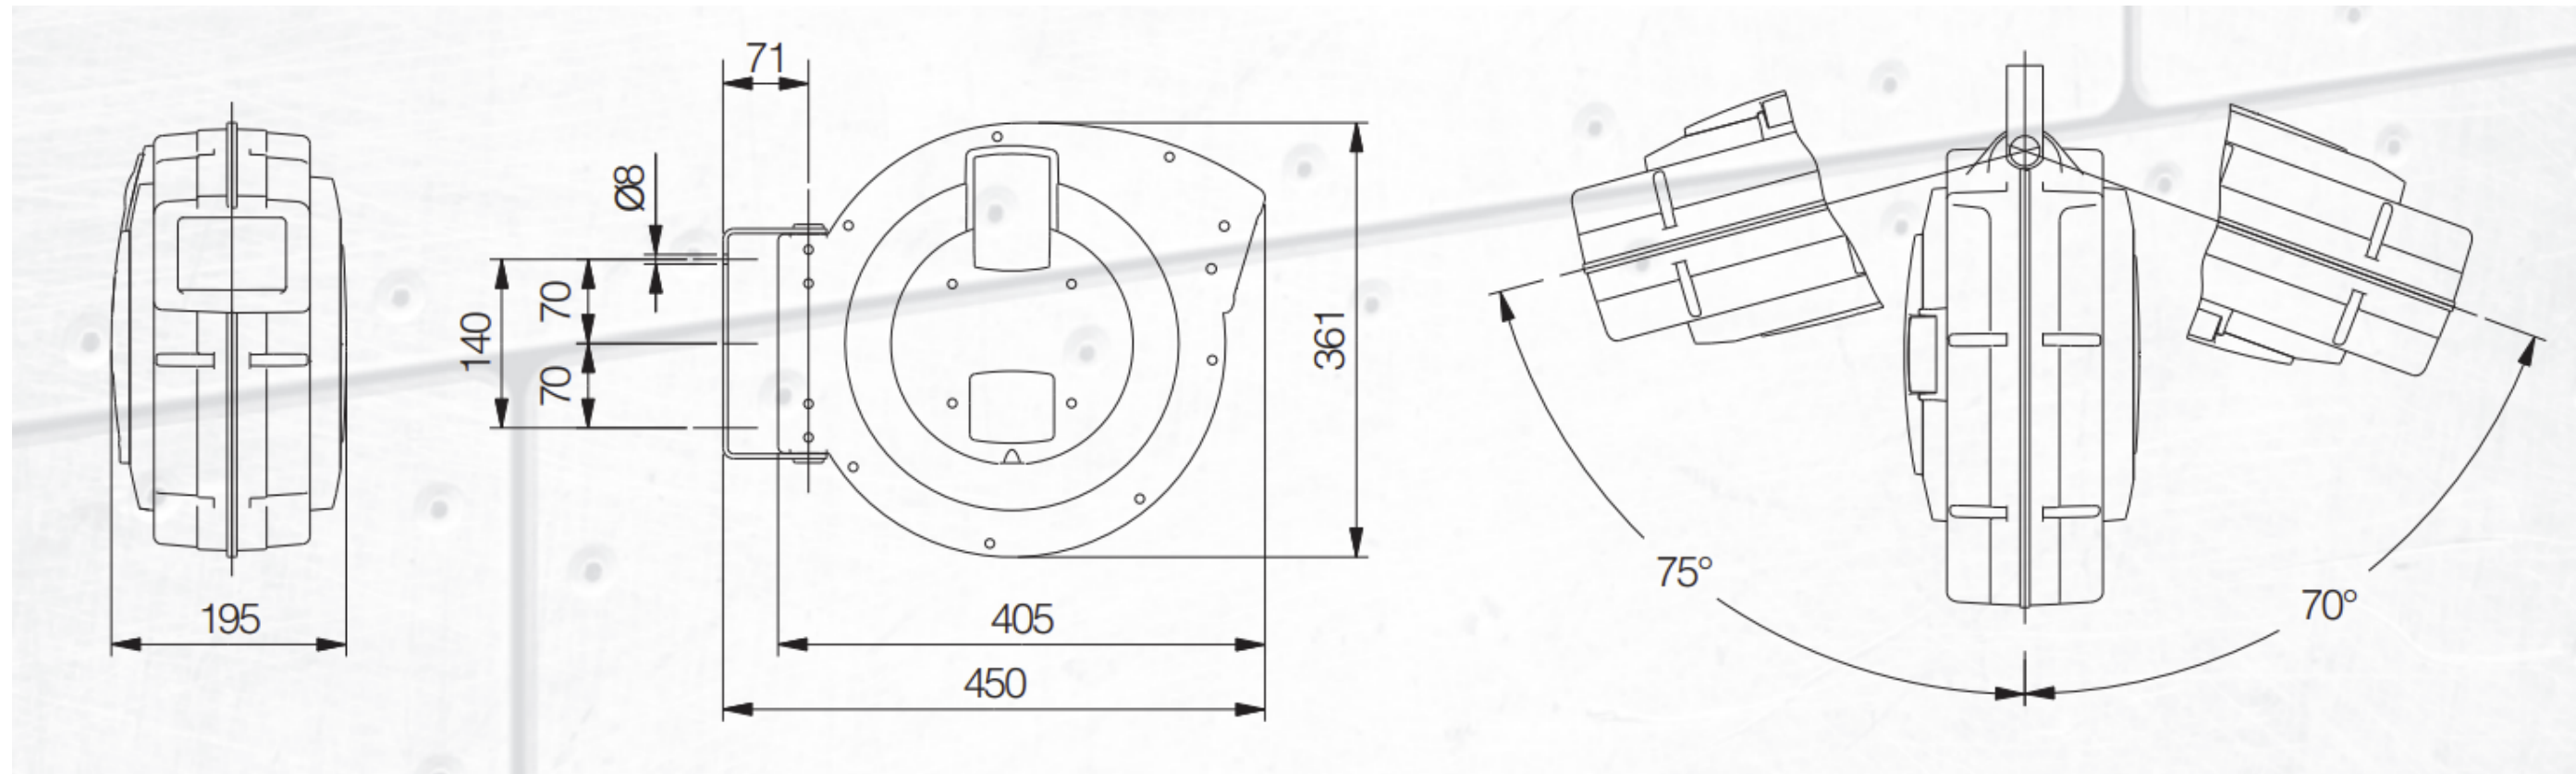

SafeBox Standard

Dimensions (cm)

42 x 39 x 23

Pallet

48 pz

SafeBox Maxi

Dimensions (cm)

50 x 43,5 x 23,5