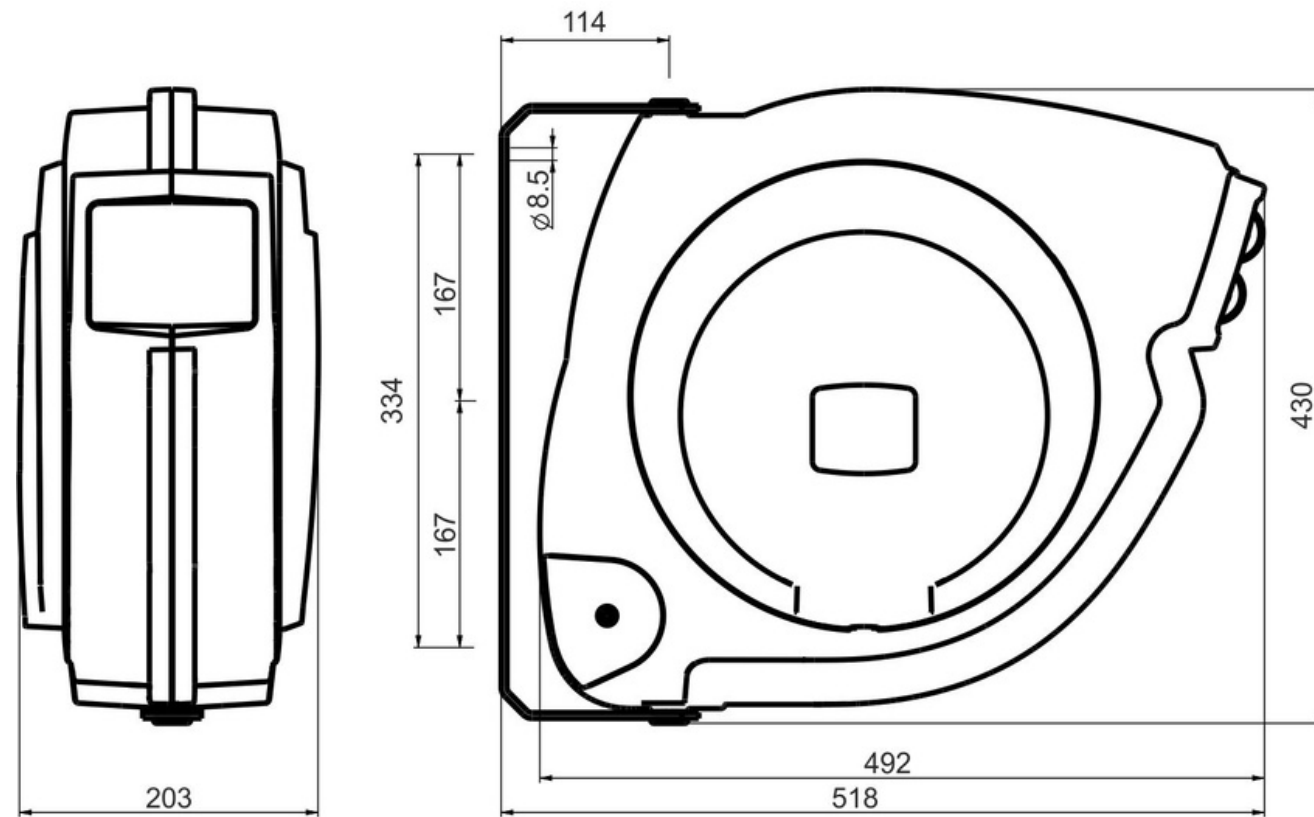

SafeBox Standard

Dimensions (cm)

42 x 39 x 23

Pallet

48 pz

SafeBox Maxi

Dimensions (cm)

50 x 43,5 x 23,5

Pallet

28 pz